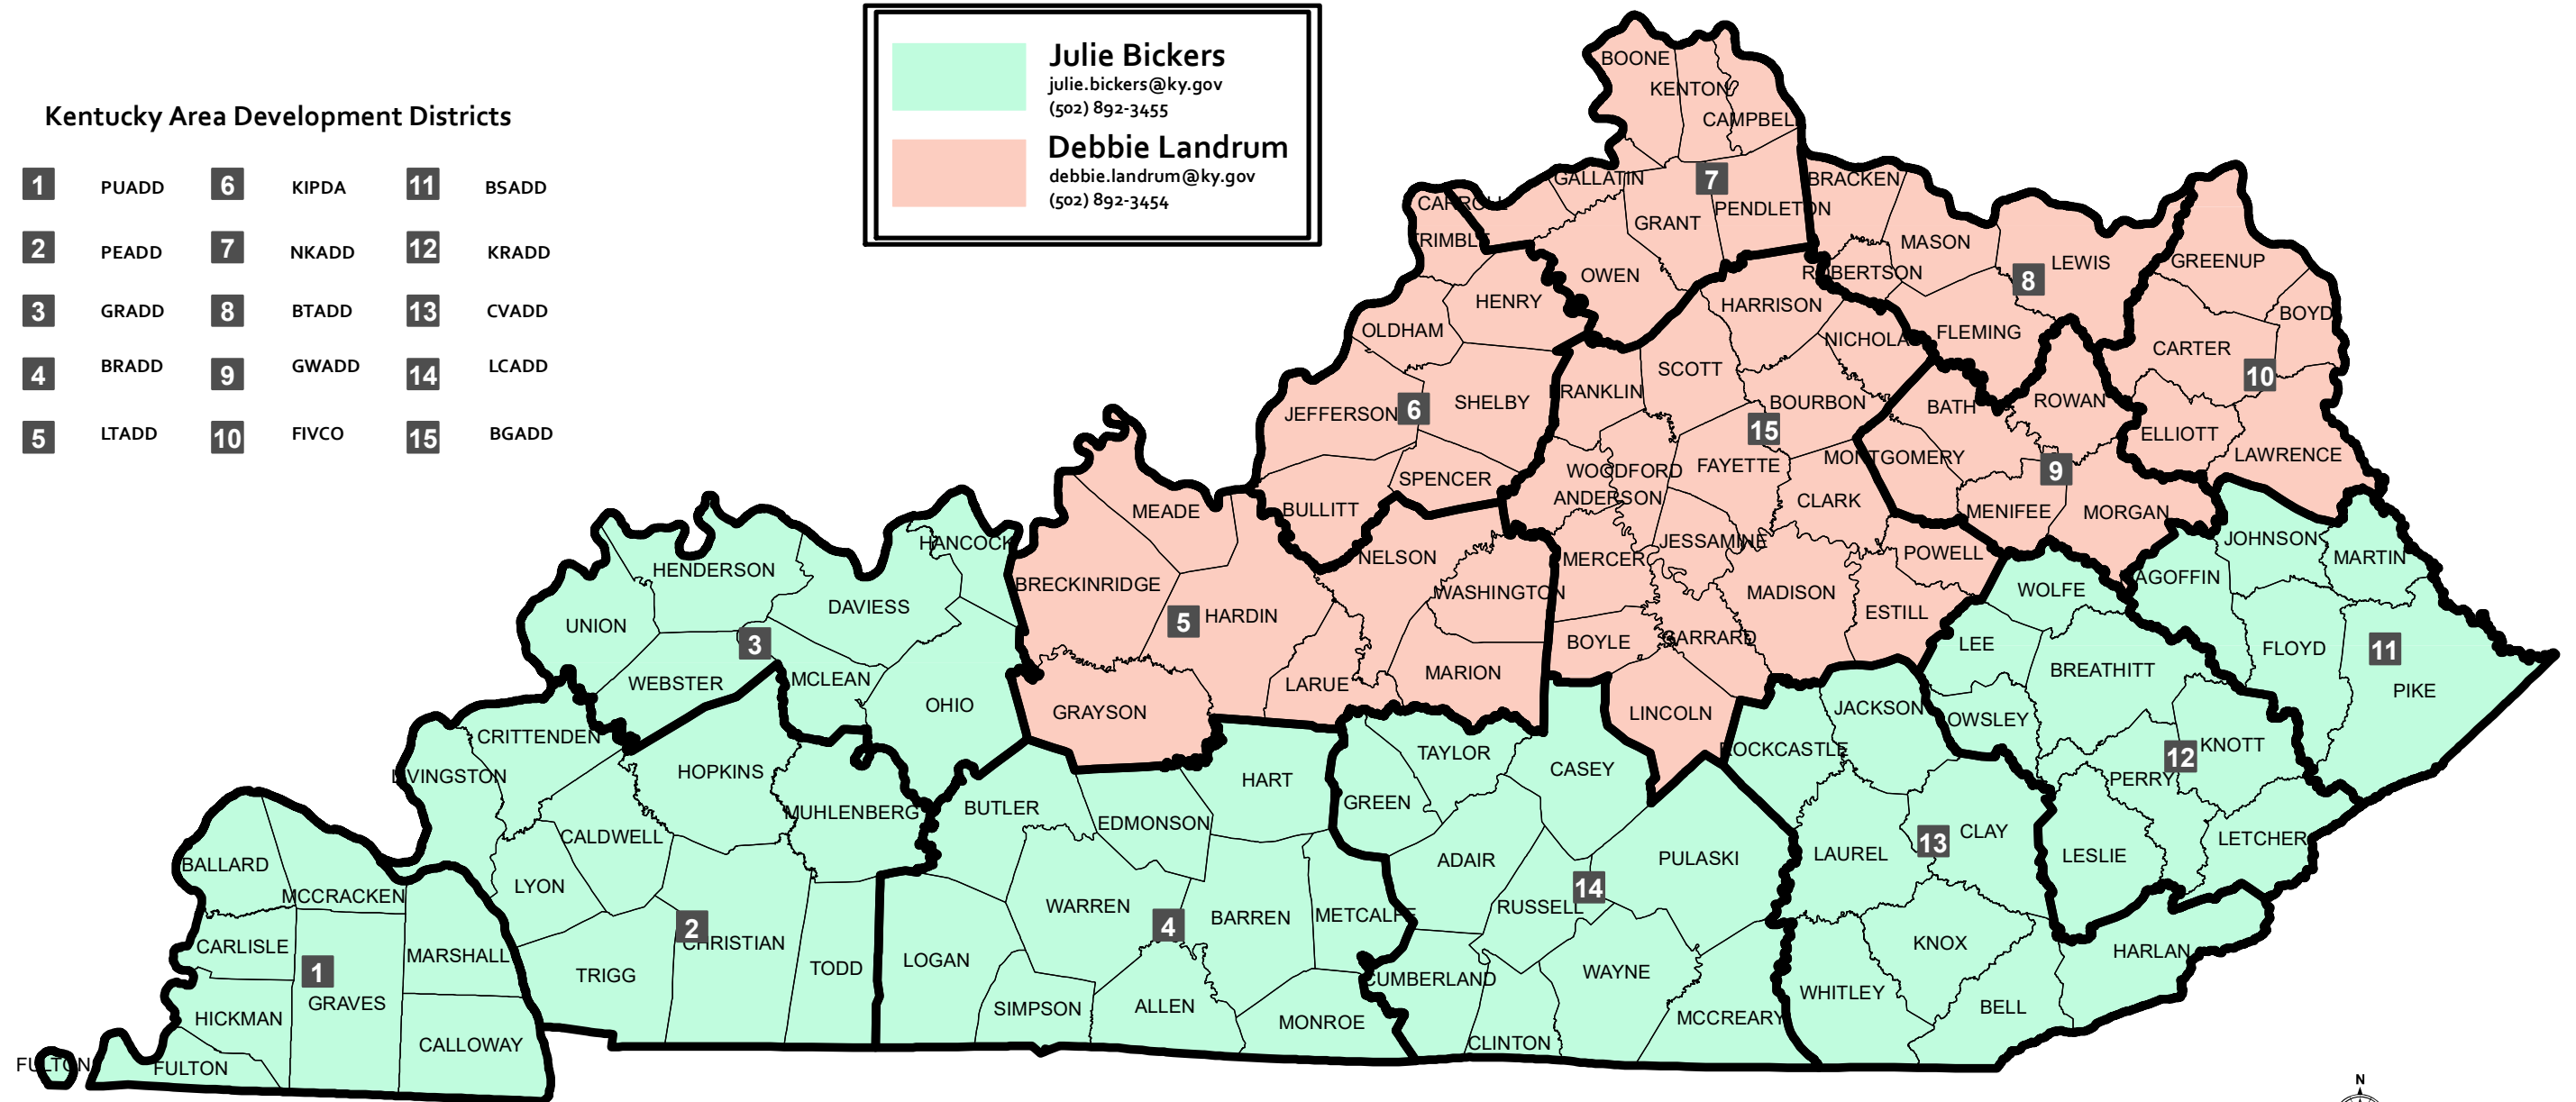

Kentucky Infrastructure Authority Regional Contacts

	Julie Bickers julie.bickers@ky.gov (502) 892-3455
	Debbie Landrum debbie.landrum@ky.gov (502) 892-3454

Kentucky Area Development Districts

1	PUADD	6	KIPDA	11	BSADD
2	PEADD	7	NKADD	12	KRADD
3	GRADD	8	BTADD	13	CVADD
4	BRADD	9	GWADD	14	LCADD
5	LTADD	10	FIVCO	15	BGADD

Data Sources: Kentucky Geography Network @ <http://kygeonet.ky.gov>
 County & State Boundaries: Energy and Environment Cabinet & Division of Geographic Information

LIMITATION OF LIABILITY: The contributors to this map product and the supporting data have no reason to believe that there are any inaccuracies or defects in information incorporated in this work and make no representations of any kind, including, but not limited to, the warranties of merchantability or fitness for a particular use, nor any such warranties to be implied, with respect to the information or data furnished herein.

Prepared by:
 Water Resource Information System
 May 2022