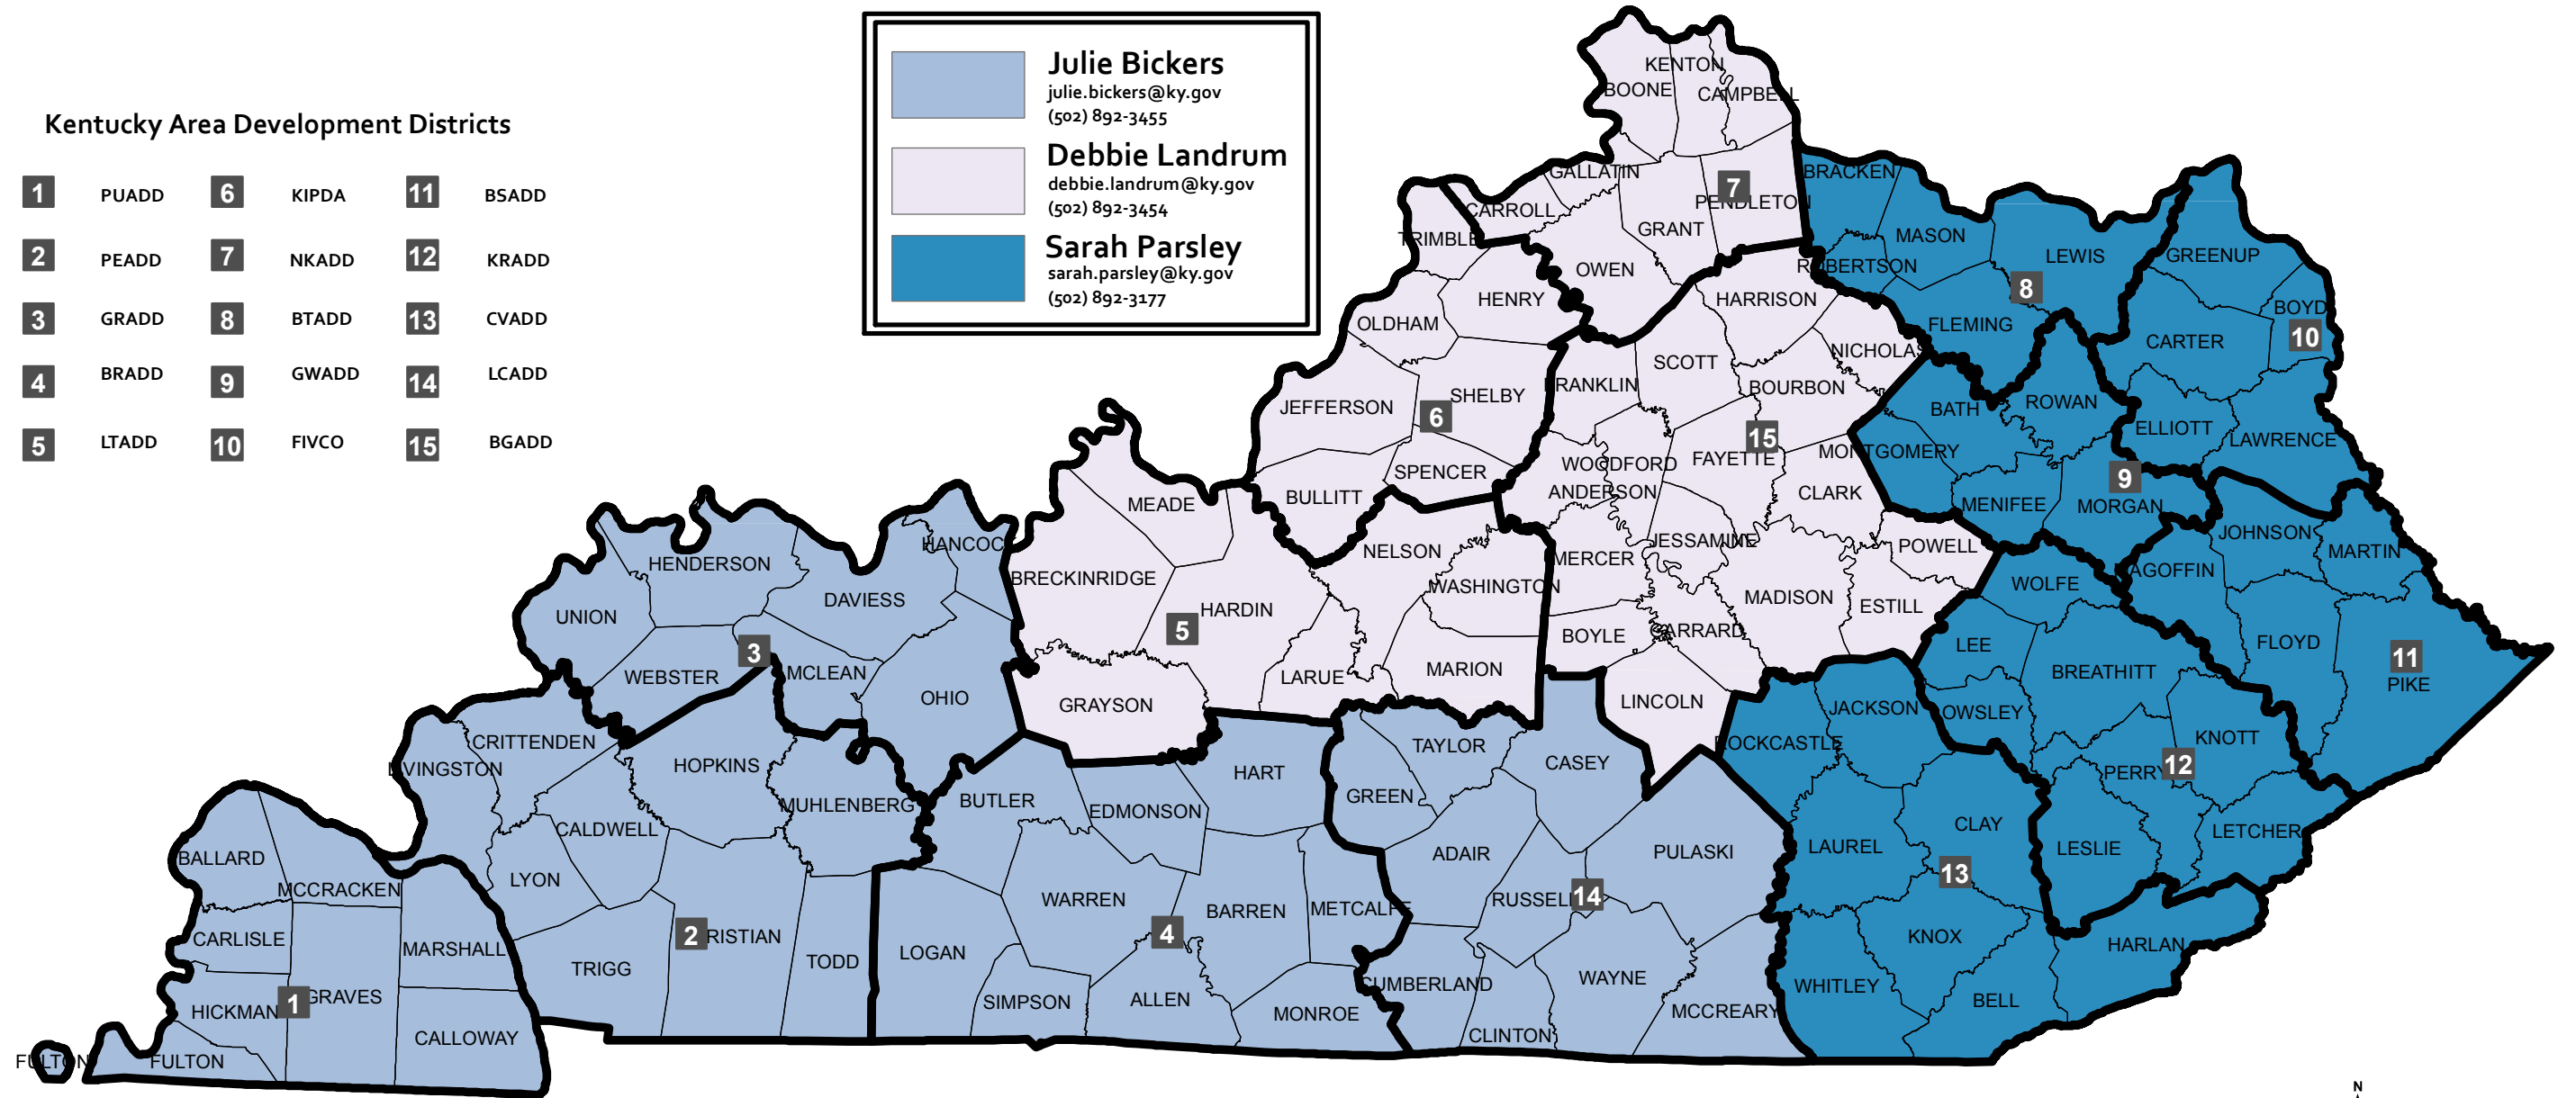

Kentucky Infrastructure Authority Regional Contacts

Kentucky Area Development Districts

1	PUADD	6	KIPDA	11	BSADD
2	PEADD	7	NKADD	12	KRADD
3	GRADD	8	BTADD	13	CVADD
4	BRADD	9	GWADD	14	LCADD
5	LTADD	10	FIVCO	15	BGADD

	Julie Bickers julie.bickers@ky.gov (502) 892-3455
	Debbie Landrum debbie.landrum@ky.gov (502) 892-3454
	Sarah Parsley sarah.parsley@ky.gov (502) 892-3177

Data Sources: Kentucky Geography Network @ <http://kygeonet.ky.gov>
 County & State Boundaries: Energy and Environment Cabinet & Division of Geographic Information

LIMITATION OF LIABILITY: The contributors to this map product and the supporting data have no reason to believe that there are any inaccuracies or defects in information incorporated in this work and make no representations of any kind, including, but not limited to, the warranties of merchantability or fitness for a particular use, nor any such warranties to be implied, with respect to the information or data furnished herein.